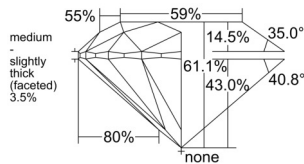

GIA®

FACSIMILE

GIA REPORT

2468580994

Verify this report at GIA.edu

GIA NATURAL DIAMOND DOSSIER®

December 27, 2025
GIA Report Number 2468580994
Shape and Cutting Style ..... Round Brilliant
Measurements ..... 3.99 - 4.00 x 2.44 mm

GRADING RESULTS

Carat Weight ..... 0.24 carat
Color Grade ..... G
Clarity Grade VVS1
Cut Grade ..... Excellent

ADDITIONAL GRADING INFORMATION

Polish ..... Excellent
Symmetry ..... Excellent
Fluorescence ..... None
Clarity Characteristics ..... Cloud, Pinpoint, Feather
Inscription(s): GIA 2468580994

PROPORTIONS

Profile to actual proportions

GRADING SCALES

GIA COLOR SCALE

COLORESS	D
	E
	F
	G
	H
	I
	J
NEAR COLORESS	K
	L
FANIT	M
	N
	O
	P
	Q
VERY LIGHT	R
	S
	T
	U
	V
	W
	X
	Y
LIGHT	Z

GIA CLARITY SCALE

FLAWLESS	INTERNAL FLAWLESS	
		FLAWLESS
VERY VERY SLIGHTLY INCLUDED	VVS₁	
	VVS₂	
VERY SLIGHTLY INCLUDED	VS₁	
	VS₂	
SLIGHTLY INCLUDED	SI₁	
	SI₂	
INCLUDED	I₁	
	I₂	
	I₃	

GIA CUT SCALE

EXCELLENT	
	VERY GOOD
GOOD	
FAIR	
POOR