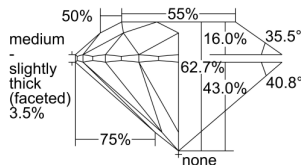

GIA®

FACSIMILE

GIA REPORT 2468653723

Verify this report at GIA.edu

GIA NATURAL DIAMOND DOSSIER®

May 21, 2023
GIA Report Number **2468653723**
Shape and Cutting Style ..... **Round Brilliant**
Measurements ..... **4.78 - 4.79 x 3.00 mm**

GRADING RESULTS

Carat Weight ..... **0.42 carat**
Color Grade ..... **H**
Clarity Grade **VVS1**
Cut Grade ..... **Excellent**

ADDITIONAL GRADING INFORMATION

Polish ..... **Excellent**
Symmetry ..... **Excellent**
Fluorescence ..... **Strong Blue**
Clarity Characteristics ..... **Pinpoint, Feather**
Inscription(s): **GIA 2468653723**

PROPORTIONS

Profile to actual proportions

GRADING SCALES

GIA COLOR SCALE	GIA CLARITY SCALE	GIA CUT SCALE	
D	FLAWLESS	EXCELLENT	
E	INTERNALLY FLAWLESS		
F		VVS₁	VERY GOOD
G	VVS₂		
H	VS₁	GOOD	
I	VS₂		
J	SI₁	FAIR	
K	SI₂		
L	I₁	POOR	
M	I₂		
N	I₃		
O			
P			
Q			
R			
S			
T			
U			
V			
W			
X			
Y			
Z