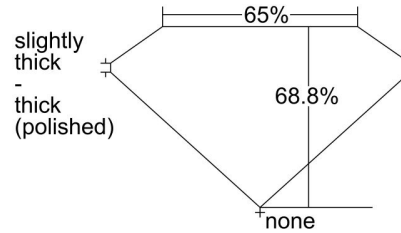

GIA NATURAL DIAMOND GRADING REPORT

July 07, 2023
GIA Report Number 2474042594
Shape and Cutting Style ..... Emerald Cut
Measurements ..... 7.61 x 4.99 x 3.43 mm

GRADING RESULTS

Carat Weight ..... 1.30 carat
Color Grade ..... E
Clarity Grade VVS1

ADDITIONAL GRADING INFORMATION

Polish ..... Excellent
Symmetry ..... Excellent
Fluorescence ..... None
Inscription(s): GIA 2474042594

PROPORTIONS

Profile not to actual proportions