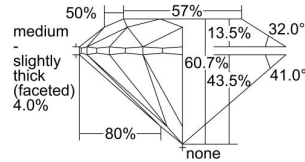

GIA®

FACSIMILE

GIA REPORT 2474057946

Verify this report at GIA.edu

GIA NATURAL DIAMOND DOSSIER®

July 12, 2023
GIA Report Number 2474057946
Shape and Cutting Style ..... Round Brilliant
Measurements ..... 4.91 - 4.93 x 2.99 mm

GRADING RESULTS

Carat Weight ..... 0.44 carat
Color Grade ..... F
Clarity Grade ..... Internally Flawless
Cut Grade ..... Excellent

ADDITIONAL GRADING INFORMATION

Polish ..... Excellent
Symmetry ..... Excellent
Fluorescence ..... Medium Blue
Clarity Characteristics ..... Minor Details of Polish
Inscription(s): GIA 2474057946

PROPORTIONS

Profile to actual proportions

GRADING SCALES

GIA COLOR SCALE	GIA CLARITY SCALE	GIA CUT SCALE	
D	FLAWLESS	EXCELLENT	
E	INTERNALLY FLAWLESS		
F		VVS₁	VERY GOOD
G	VVS₂		
H	VS₁	GOOD	
I	VS₂		
J	SI₁	FAIR	
K	SI₂		
L	I₁	POOR	
M			
N			
O	I₂		
P			
Q			
R	I₃		
S			
T			
U			
V			
W			
X			
Y			
Z