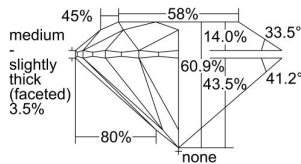

GIA®

FACSIMILE

GIA REPORT 2474123316

Verify this report at GIA.edu

GIA NATURAL DIAMOND DOSSIER®

July 17, 2023
GIA Report Number 2474123316
Shape and Cutting Style ..... Round Brilliant
Measurements ..... 4.74 - 4.76 x 2.89 mm

GRADING RESULTS

Carat Weight ..... 0.40 carat
Color Grade ..... G
Clarity Grade VS2
Cut Grade ..... Excellent

ADDITIONAL GRADING INFORMATION

Polish ..... Excellent
Symmetry ..... Excellent
Fluorescence ..... None
Clarity Characteristics ..... Crystal, Cloud
Inscription(s): GIA 2474123316

PROPORTIONS

Profile to actual proportions

GRADING SCALES

GIA COLOR SCALE	GIA CLARITY SCALE	GIA CUT SCALE	
D	FLAWLESS	EXCELLENT	
E	INTERNALLY FLAWLESS		
F		VVS₁	VERY GOOD
G	VVS₂		
H	VS₁	GOOD	
I	VS₂		
J	SI₁	FAIR	
K	SI₂		
L	I₁	POOR	
M	I₂		
N	I₃		
O