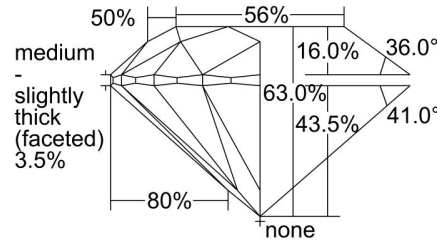

**GIA NATURAL DIAMOND GRADING REPORT**

July 25, 2023  
 GIA Report Number ..... 2474181342  
 Shape and Cutting Style ..... Round Brilliant  
 Measurements ..... 6.37 - 6.39 x 4.02 mm

**GRADING RESULTS**

Carat Weight ..... 1.00 carat  
 Color Grade ..... E  
 Clarity Grade ..... SI1  
 Cut Grade ..... Excellent

**ADDITIONAL GRADING INFORMATION**

Polish ..... Excellent  
 Symmetry ..... Excellent  
 Fluorescence ..... None  
 Inscription(s): GIA 2474181342

**Comments:** Additional clouds are not shown. Pinpoints are not shown.

**PROPORTIONS**

Profile to actual proportions

**CLARITY CHARACTERISTICS**

**KEY TO SYMBOLS\***

-  Cloud
-  Feather
-  Crystal
-  Needle

\* Red symbols denote internal characteristics (inclusions). Green or black symbols denote external characteristics (blemishes). Diagram is an approximate representation of the diamond, and symbols shown indicate type, position, and approximate size of clarity characteristics. All clarity characteristics may not be shown. Details of finish are not shown.