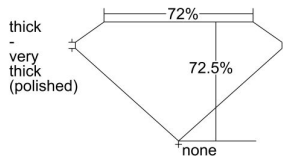

GIA®

FACSIMILE

GIA REPORT 2474205812

Verify this report at GIA.edu

GIA NATURAL DIAMOND DOSSIER®

July 27, 2023
GIA Report Number **2474205812**
Shape and Cutting Style ..... **Square Modified Brilliant**
Measurements ..... **3.91 x 3.84 x 2.79 mm**

GRADING RESULTS

Carat Weight ..... **0.37 carat**
Color Grade ..... **E**
Clarity Grade **S12**

ADDITIONAL GRADING INFORMATION

Polish ..... **Very Good**
Symmetry ..... **Very Good**
Fluorescence ..... **None**
Clarity Characteristics ..... **Crystal, Cloud**
Inscription(s): **GIA 2474205812**

PROPORTIONS

Profile not to actual proportions

GRADING SCALES

GIA COLOR SCALE		GIA CLARITY SCALE				
COLORLESS	D	VERY VERY SLIGHTLY INCLUDED	FLAWLESS			
	E		INTERNALLY FLAWLESS			
	F		VVS₁			
	NEAR COLORLESS	G	VERY SLIGHTLY INCLUDED	VVS₂		
		H		VS₁		
		FAINT	I	SLIGHTLY INCLUDED	VS₂	
			J		S1₁	
			LIGHT	K	INCLUDED	S1₂
	L	I₁				
	M	NOT LISTED		I₂		
N	I₃					
O						
P						
Q						
R						
S						
T						
U						
V						
W						
X						
Y						
Z