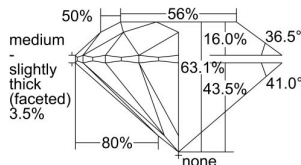

GIA®

FACSIMILE

GIA REPORT 2474239541

Verify this report at GIA.edu

GIA NATURAL DIAMOND DOSSIER®

August 03, 2023
GIA Report Number 2474239541
Shape and Cutting Style ..... Round Brilliant
Measurements ..... 4.37 - 4.40 x 2.76 mm

GRADING RESULTS

Carat Weight ..... 0.33 carat
Color Grade ..... E
Clarity Grade VVS1
Cut Grade ..... Excellent

ADDITIONAL GRADING INFORMATION

Polish ..... Excellent
Symmetry ..... Excellent
Fluorescence ..... Medium Blue
Clarity Characteristics..... Needle, Pinpoint, Internal Graining,
Indented Natural

Inscription(s): GIA 2474239541

PROPORTIONS

Profile to actual proportions

GRADING SCALES

GIA COLOR SCALE

COLORESS	D
	E
	F
	G
	H
	I
	J
NEAR COLORESS	K
	L
Faint	M
	N
	O
	P
	Q
	R
	S
	T
	U
	V
	W
	X
	Y
Light	Z

GIA CLARITY SCALE

FLAWLESS	INTERNAL FLAWLESS	
		FLAWLESS
VVS₁	VVS₂	
		VVS₁
VS₁	VS₂	
		VS₁
SI₁	SI₂	
		SI₁
I₁	I₂	
		I₁
		I₂
I₃	I₃	
		I₃

GIA CUT SCALE

EXCELLENT
VERY GOOD
GOOD
FAIR
POOR