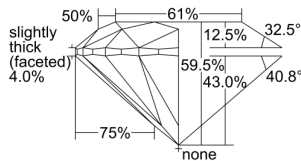

GIA®

FACSIMILE

GIA REPORT 2474242649

Verify this report at GIA.edu

GIA NATURAL DIAMOND DOSSIER®

August 01, 2023
GIA Report Number 2474242649
Shape and Cutting Style ..... Round Brilliant
Measurements ..... 5.74 - 5.78 x 3.43 mm

GRADING RESULTS

Carat Weight ..... 0.70 carat
Color Grade ..... H
Clarity Grade S11
Cut Grade ..... Excellent

ADDITIONAL GRADING INFORMATION

Polish ..... Excellent
Symmetry ..... Excellent
Fluorescence ..... None
Clarity Characteristics ..... Feather
Inscription(s): GIA 2474242649

PROPORTIONS

Profile to actual proportions