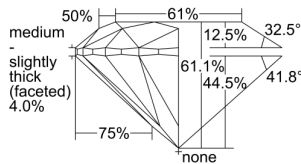

GIA®

FACSIMILE

GIA REPORT 2474249131

Verify this report at GIA.edu

GIA NATURAL DIAMOND DOSSIER®

August 03, 2023
GIA Report Number 2474249131
Shape and Cutting Style ..... Round Brilliant
Measurements ..... 4.94 - 4.96 x 3.02 mm

GRADING RESULTS

Carat Weight ..... 0.45 carat
Color Grade I
Clarity Grade VVS1
Cut Grade ..... Excellent

ADDITIONAL GRADING INFORMATION

Polish ..... Excellent
Symmetry ..... Excellent
Fluorescence ..... Faint
Clarity Characteristics ..... Cavity
Inscription(s): GIA 2474249131

PROPORTIONS

Profile to actual proportions

GRADING SCALES

GIA COLOR SCALE	GIA CLARITY SCALE	GIA CUT SCALE	
D	FLAWLESS	EXCELLENT	
E	INTERNALLY FLAWLESS		
F		VVS₁	VERY GOOD
G	VVS₂		
H	VS₁	GOOD	
I	VS₂		
J	SI₁	FAIR	
K	SI₂		
L	I₁	POOR	
M	I₂		
N	I₃		
O			
P			
Q			
R			
S			
T			
U			
V			
W			
X			
Y			
Z