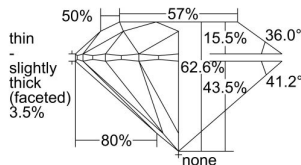

GIA®

FACSIMILE

GIA REPORT 2474285747

Verify this report at GIA.edu

GIA NATURAL DIAMOND DOSSIER®

August 07, 2023
GIA Report Number **2474285747**
Shape and Cutting Style ..... **Round Brilliant**
Measurements ..... **4.46 - 4.48 x 2.80 mm**

GRADING RESULTS

Carat Weight ..... **0.34 carat**
Color Grade ..... **D**
Clarity Grade **VS1**
Cut Grade ..... **Excellent**

ADDITIONAL GRADING INFORMATION

Polish ..... **Excellent**
Symmetry ..... **Excellent**
Fluorescence ..... **None**
Clarity Characteristics..... **Crystal, Needle**
Inscription(s): **GIA 2474285747**

PROPORTIONS

Profile to actual proportions