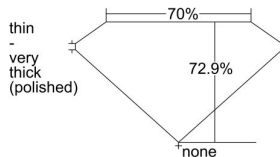

GIA®

FACSIMILE

GIA REPORT 2474286579

Verify this report at GIA.edu

GIA NATURAL DIAMOND DOSSIER®

August 08, 2023
GIA Report Number **2474286579**
Shape and Cutting Style ..... **Square Modified Brilliant**
Measurements ..... **3.57 x 3.56 x 2.60 mm**

GRADING RESULTS

Carat Weight ..... **0.29 carat**
Color Grade ..... **L**
Clarity Grade **VS1**

ADDITIONAL GRADING INFORMATION

Polish ..... **Good**
Symmetry ..... **Good**
Fluorescence ..... **Faint**
Clarity Characteristics ..... **Cloud, Pinpoint**
Inscription(s): **GIA 2474286579**

PROPORTIONS

Profile not to actual proportions

GRADING SCALES

GIA COLOR SCALE		GIA CLARITY SCALE			
COLORLESS	D	VERY VERY SLIGHTLY INCLUDED	FLAWLESS		
	E		INTERNALLY FLAWLESS		
	F	VERY SLIGHTLY INCLUDED	VVS₁		
	G		VVS₂		
	H		VS₁		
	NEAR COLORLESS	I	SLIGHTLY INCLUDED	VS₂	
		J		SI₁	
		FAINT	K	INCLUDED	SI₂
			L		I₁
			M		I₂
VERT LIGHT	N	INCLUDED	I₃		
	O				
	P				
	Q				
	R				
LIGHT	S				
	T				
	U				
	V				
	W				
X					
Y					
Z