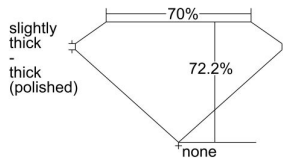

GIA®

FACSIMILE

GIA REPORT 2474348883

Verify this report at GIA.edu

GIA NATURAL DIAMOND DOSSIER®

August 16, 2023
GIA Report Number 2474348883
Shape and Cutting Style ..... Square Modified Brilliant
Measurements ..... 5.03 x 4.93 x 3.56 mm

GRADING RESULTS

Carat Weight ..... 0.73 carat
Color Grade ..... J
Clarity Grade VVS1

ADDITIONAL GRADING INFORMATION

Polish ..... Excellent
Symmetry ..... Very Good
Fluorescence ..... Medium Blue
Clarity Characteristics ..... Pinpoint
Inscription(s): GIA 2474348883

PROPORTIONS

Profile not to actual proportions

GRADING SCALES

GIA COLOR SCALE		GIA CLARITY SCALE			
COLORLESS	D	VERY VERY SLIGHTLY INCLUDED	FLAWLESS		
	E		INTERNALLY FLAWLESS		
	F		VVS₁		
	NEAR COLORLESS	G	VERY SLIGHTLY INCLUDED	VVS₂	
		H		VS₁	
		FANT	I	SLIGHTLY INCLUDED	VS₂
			J		SI₁
			K	SI₂	
	LIGHT	L	INCLUDED	I₁	
		M		I₂	
N		I₃			
O					
P					
Q					
R					
S					
T					
U					
V					
W					
X					
Y					
Z