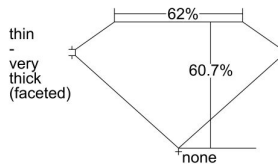

GIA®

FACSIMILE

GIA REPORT 2474393725

Verify this report at GIA.edu

GIA NATURAL DIAMOND DOSSIER®

August 18, 2023
GIA Report Number 2474393725
Shape and Cutting Style ..... Heart Brilliant
Measurements ..... 4.17 x 4.79 x 2.91 mm

GRADING RESULTS

Carat Weight ..... 0.35 carat
Color Grade ..... E
Clarity Grade VS1

ADDITIONAL GRADING INFORMATION

Polish ..... Excellent
Symmetry ..... Very Good
Fluorescence ..... None
Clarity Characteristics..... Crystal, Needle, Feather, Cavity
Inscription(s): GIA 2474393725

PROPORTIONS

Profile not to actual proportions

GRADING SCALES

GIA COLOR SCALE		GIA CLARITY SCALE			
COLORLESS	D	VERY VERY SLIGHTLY INCLUDED	FLAWLESS		
	E		INTERNALLY FLAWLESS		
	F	VERY SLIGHTLY INCLUDED	VVS₁		
	G		VVS₂		
	H		VS₁		
	NEAR COLORLESS	I	SLIGHTLY INCLUDED	VS₂	
		J		SI₁	
		FAINT	K	INCLUDED	SI₂
			L		I₁
			M		I₂
VERT LIGHT	N	LIGHT	I₃		
	O				
	P				
	Q				
	R