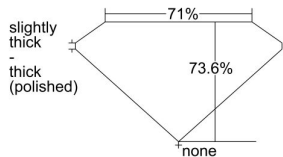

GIA®

FACSIMILE

GIA REPORT 2474546849

Verify this report at GIA.edu

GIA NATURAL DIAMOND DOSSIER®

September 11, 2023
GIA Report Number 2474546849
Shape and Cutting Style ..... Square Modified Brilliant
Measurements ..... 4.56 x 4.54 x 3.34 mm

GRADING RESULTS

Carat Weight ..... 0.58 carat
Color Grade ..... J
Clarity Grade VVS1

ADDITIONAL GRADING INFORMATION

Polish ..... Excellent
Symmetry ..... Very Good
Fluorescence ..... None
Clarity Characteristics ..... Pinpoint
Inscription(s): GIA 2474546849

PROPORTIONS

Profile not to actual proportions

GRADING SCALES

GIA COLOR SCALE		GIA CLARITY SCALE				
COLORLESS	D	VERY VERY SLIGHTLY INCLUDED	FLAWLESS			
	E		INTERNALLY FLAWLESS			
	F		VVS₁			
	NEAR COLORLESS	G	VERY SLIGHTLY INCLUDED	VVS₂		
		H		VS₁		
		FAINT	I	SLIGHTLY INCLUDED	VS₂	
			J		SI₁	
			LIGHT	K	INCLUDED	SI₂
	L	I₁				
	M	I₂				
N	NOT GRADED	I₃				
O						
P						
Q						
R						
S						
T						
U						
V						
W						
X						
Y						
Z