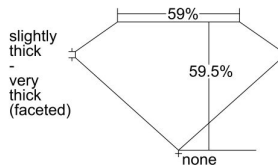

GIA®

FACSIMILE

GIA REPORT 2474704776

Verify this report at GIA.edu

GIA NATURAL DIAMOND DOSSIER®

October 03, 2023
GIA Report Number **2474704776**
Shape and Cutting Style ..... **Heart Brilliant**
Measurements ..... **5.35 x 6.24 x 3.72 mm**

GRADING RESULTS

Carat Weight ..... **0.71 carat**
Color Grade ..... **I**
Clarity Grade **VVS1**

ADDITIONAL GRADING INFORMATION

Polish ..... **Excellent**
Symmetry ..... **Very Good**
Fluorescence ..... **None**
Clarity Characteristics ..... **Feather**
Inscription(s): **GIA 2474704776**

PROPORTIONS

Profile not to actual proportions

GRADING SCALES

GIA COLOR SCALE		GIA CLARITY SCALE			
COLORLESS	D	VERY VERY SLIGHTLY INCLUDED	FLAWLESS		
	E		INTERNALLY FLAWLESS		
	F		VVS₁		
	NEAR COLORLESS	G	VERY SLIGHTLY INCLUDED	VVS₂	
		H		VS₁	
		FAINT	I	SLIGHTLY INCLUDED	VS₂
			J		SI₁
	LIGHT	K	INCLUDED	SI₂	
		L		I₁	
		M		I₂	
N		NOT GRADED	I₃		
O					
P					
Q					
R					
S					
T					
U					
V					
W					
X					
Y					
Z