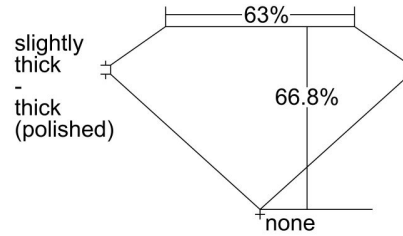

**GIA NATURAL DIAMOND GRADING REPORT**

October 03, 2023  
 GIA Report Number ..... 2474711031  
 Shape and Cutting Style ..... Emerald Cut  
 Measurements ..... 7.14 x 4.83 x 3.22 mm

**GRADING RESULTS**

Carat Weight ..... 1.08 carat  
 Color Grade ..... H  
 Clarity Grade ..... VS1

**ADDITIONAL GRADING INFORMATION**

Polish ..... Excellent  
 Symmetry ..... Excellent  
 Fluorescence ..... Faint  
 Inscription(s): GIA 2474711031

**Comments:** Clouds are not shown. Pinpoints are not shown.

**PROPORTIONS**

Profile not to actual proportions

**CLARITY CHARACTERISTICS**

**KEY TO SYMBOLS\***

- Crystal
- ∖ Needle

**GRADING SCALES**

GIA COLOR SCALE		GIA CLARITY SCALE	
COLORLESS	D	VERY VERY SLIGHTLY INCLUDED	FLAWLESS
	E		INTERNALLY FLAWLESS
	F		VVS <sub>1</sub>
NEAR COLORLESS	G	VERY SLIGHTLY INCLUDED	VVS <sub>2</sub>
	H		VS <sub>1</sub>
	I		VS <sub>2</sub>
FAINT	J	SLIGHTLY INCLUDED	SI <sub>1</sub>
	K		SI <sub>2</sub>
	L		I <sub>1</sub>
VERY LIGHT	M	INCLUDED	I <sub>2</sub>
	N		I <sub>3</sub>
	O		
LIGHT	P		
	Q		
	R		
	S		
	T		
	U		
	V		
W			
X			
Y			
Z			