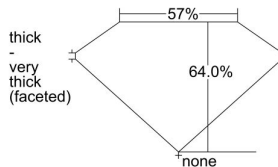

GIA®

FACSIMILE

GIA REPORT 2476028164

Verify this report at GIA.edu

GIA NATURAL DIAMOND DOSSIER®

July 05, 2023
GIA Report Number 2476028164
Shape and Cutting Style ..... Pear Brilliant
Measurements ..... 8.29 x 5.40 x 3.46 mm

GRADING RESULTS

Carat Weight ..... 0.96 carat
Color Grade ..... G
Clarity Grade SI1

ADDITIONAL GRADING INFORMATION

Polish ..... Excellent
Symmetry ..... Very Good
Fluorescence ..... Strong Blue
Clarity Characteristics ..... Twinning Wisp
Inscription(s): GIA 2476028164

PROPORTIONS

Profile not to actual proportions

GRADING SCALES

GIA COLOR SCALE		GIA CLARITY SCALE			
COLORLESS	D	VERY VERY SLIGHTLY INCLUDED	FLAWLESS		
	E		INTERNALLY FLAWLESS		
	F	VERY SLIGHTLY INCLUDED	VVS₁		
	G		VVS₂		
	H		VS₁		
	NEAR COLORLESS	I	SLIGHTLY INCLUDED	VS₂	
		J		SI₁	
		FAINT	K	INCLUDED	SI₂
			L		I₁
			M		I₂
VERT LIGHT	N	LIGHT	I₃		
	O				
	P				
	Q				
	R