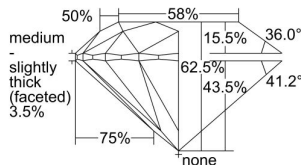

GIA®

FACSIMILE

GIA REPORT 2476045536

Verify this report at GIA.edu

GIA NATURAL DIAMOND DOSSIER®

July 19, 2023
GIA Report Number **2476045536**
Shape and Cutting Style ..... **Round Brilliant**
Measurements ..... **5.76 - 5.80 x 3.61 mm**

GRADING RESULTS

Carat Weight ..... **0.74 carat**
Color Grade ..... **D**
Clarity Grade **VS1**
Cut Grade ..... **Excellent**

ADDITIONAL GRADING INFORMATION

Polish ..... **Excellent**
Symmetry ..... **Excellent**
Fluorescence ..... **None**
Clarity Characteristics..... **Crystal, Needle, Pinpoint**
Inscription(s): **GIA 2476045536**

PROPORTIONS

Profile to actual proportions

GRADING SCALES

GIA COLOR SCALE	GIA CLARITY SCALE	GIA CUT SCALE	
D	FLAWLESS	EXCELLENT	
E	INTERNALLY FLAWLESS		
F		VVS₁	VERY GOOD
G	VVS₂		
H	VS₁	GOOD	
I	VS₂		
J	SI₁	FAIR	
K	SI₂		
L	I₁	POOR	
M	I₂		
N	I₃		
O			
P			
Q			
R			
S			
T			
U			
V			
W			
X			
Y			
Z