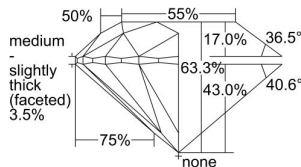

GIA®

FACSIMILE

GIA REPORT 2476065536

Verify this report at GIA.edu

GIA NATURAL DIAMOND DOSSIER®

July 11, 2023
GIA Report Number 2476065536
Shape and Cutting Style ..... Round Brilliant
Measurements ..... 4.84 - 4.88 x 3.07 mm

GRADING RESULTS

Carat Weight ..... 0.45 carat
Color Grade ..... D
Clarity Grade VVS2
Cut Grade ..... Excellent

ADDITIONAL GRADING INFORMATION

Polish ..... Excellent
Symmetry ..... Excellent
Fluorescence ..... Medium Blue
Clarity Characteristics ..... Pinpoint
Inscription(s): GIA 2476065536

PROPORTIONS

Profile to actual proportions

GRADING SCALES

GIA COLOR SCALE	GIA CLARITY SCALE	GIA CUT SCALE	
D	FLAWLESS	EXCELLENT	
E	INTERNALLY FLAWLESS		
F		VVS₁	VERY GOOD
G	VVS₂		
H	VS₁	GOOD	
I	VS₂		
J	SI₁	FAIR	
K	SI₂		
L	I₁	POOR	
M	I₂		
N	I₃		
O			
P			
Q			
R			
S			
T			
U			
V			
W			
X			
Y			
Z