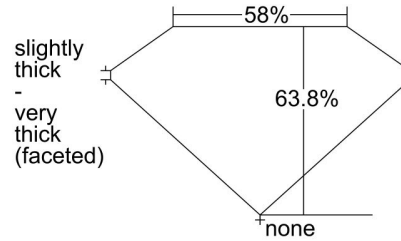

GIA NATURAL DIAMOND GRADING REPORT

July 18, 2023
GIA Report Number 2476129958
Shape and Cutting Style Heart Brilliant
Measurements 6.54 x 7.83 x 5.00 mm

GRADING RESULTS

Carat Weight 1.50 carat
Color Grade H
Clarity Grade VS2

ADDITIONAL GRADING INFORMATION

Polish Excellent
Symmetry Very Good
Fluorescence Faint
Inscription(s): GIA 2476129958

Comments: Additional clouds are not shown. Pinpoints are not shown.

PROPORTIONS

Profile not to actual proportions

CLARITY CHARACTERISTICS

KEY TO SYMBOLS*

- Crystal
- Feather
- ⊙ Cloud

* Red symbols denote internal characteristics (inclusions). Green or black symbols denote external characteristics (blemishes). Diagram is an approximate representation of the diamond, and symbols shown indicate type, position, and approximate size of clarity characteristics. All clarity characteristics may not be shown. Details of finish are not shown.