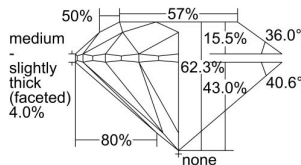

GIA®

FACSIMILE

GIA REPORT 2476182749

Verify this report at GIA.edu

GIA NATURAL DIAMOND DOSSIER®

August 16, 2023
GIA Report Number 2476182749
Shape and Cutting Style ..... Round Brilliant
Measurements ..... 4.27 - 4.28 x 2.66 mm

GRADING RESULTS

Carat Weight ..... 0.30 carat
Color Grade ..... G
Clarity Grade VS1
Cut Grade ..... Excellent

ADDITIONAL GRADING INFORMATION

Polish ..... Excellent
Symmetry ..... Excellent
Fluorescence ..... Strong Blue
Clarity Characteristics ..... Cloud, Crystal, Pinpoint
Inscription(s): GIA 2476182749

PROPORTIONS

Profile to actual proportions

GRADING SCALES

GIA COLOR SCALE	GIA CLARITY SCALE	GIA CUT SCALE	
D	FLAWLESS	EXCELLENT	
E	INTERNALLY FLAWLESS		
F		VVS₁	VERY GOOD
G	VVS₂		
H	VS₁	GOOD	
I	VS₂		
J	SI₁	FAIR	
K	SI₂		
L	I₁	POOR	
M	I₂		
N	I₃		
O			
P			
Q			
R			
S			
T			
U			
V			
W			
X			
Y			
Z