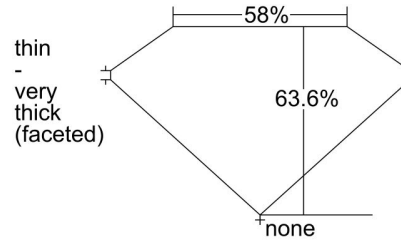

GIA NATURAL DIAMOND GRADING REPORT

August 03, 2023
 GIA Report Number 2476251779
 Shape and Cutting Style Oval Brilliant
 Measurements 9.83 x 7.02 x 4.46 mm

GRADING RESULTS

Carat Weight 2.01 carat
 Color Grade H
 Clarity Grade SI1

ADDITIONAL GRADING INFORMATION

Polish Excellent
 Symmetry Very Good
 Fluorescence None
 Inscription(s): GIA 2476251779

Comments: Additional clouds are not shown. Pinpoints are not shown.

PROPORTIONS

Profile not to actual proportions

CLARITY CHARACTERISTICS

KEY TO SYMBOLS*

- Feather
- Crystal
- Cloud
- Needle
- Indented Natural

* Red symbols denote internal characteristics (inclusions). Green or black symbols denote external characteristics (blemishes). Diagram is an approximate representation of the diamond, and symbols shown indicate type, position, and approximate size of clarity characteristics. All clarity characteristics may not be shown. Details of finish are not shown.