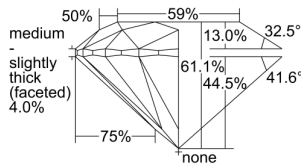

GIA®

FACSIMILE

GIA REPORT 2476252759

Verify this report at GIA.edu

GIA NATURAL DIAMOND DOSSIER®

August 07, 2023
GIA Report Number 2476252759
Shape and Cutting Style ..... Round Brilliant
Measurements ..... 3.57 - 3.59 x 2.19 mm

GRADING RESULTS

Carat Weight ..... 0.17 carat
Color Grade ..... D
Clarity Grade VVS1
Cut Grade ..... Excellent

ADDITIONAL GRADING INFORMATION

Polish ..... Excellent
Symmetry ..... Excellent
Fluorescence ..... None
Clarity Characteristics..... Pinpoint, Feather, Indented Natural
Inscription(s): GIA 2476252759

PROPORTIONS

Profile to actual proportions

GRADING SCALES

GIA COLOR SCALE	GIA CLARITY SCALE	GIA CUT SCALE	
D	FLAWLESS	EXCELLENT	
E	INTERNALLY FLAWLESS		
F		VVS₁	VERY GOOD
G	VVS₂		
H	VS₁	GOOD	
I	VS₂		
J	SI₁	FAIR	
K	SI₂		
L	I₁	POOR	
M			
N			
O	I₂		
P			
Q			
R	I₃		
S			
T			
U			
V			
W			
X			
Y			
Z