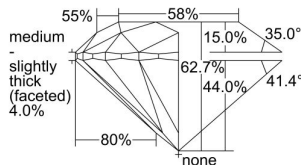

GIA®

FACSIMILE

GIA REPORT 2476288786

Verify this report at GIA.edu

GIA NATURAL DIAMOND DOSSIER®

August 08, 2023
GIA Report Number **2476288786**
Shape and Cutting Style ..... **Round Brilliant**
Measurements ..... **5.07 - 5.10 x 3.19 mm**

GRADING RESULTS

Carat Weight ..... **0.51 carat**
Color Grade ..... **H**
Clarity Grade **S11**
Cut Grade ..... **Excellent**

ADDITIONAL GRADING INFORMATION

Polish ..... **Excellent**
Symmetry ..... **Excellent**
Fluorescence ..... **Medium Blue**
Clarity Characteristics..... **Crystal, Etch Channel, Feather, Cavity**
Inscription(s): **GIA 2476288786**

PROPORTIONS

Profile to actual proportions

GRADING SCALES

GIA COLOR SCALE	GIA CLARITY SCALE	GIA CUT SCALE	
D	FLAWLESS	EXCELLENT	
E	INTERNALLY FLAWLESS		
F		VVS₁	VERY GOOD
G	VVS₂		
H	VS₁	GOOD	
I	VS₂		
J	S1₁	FAIR	
K	S1₂		
L	I₁	POOR	
M	I₂		
N	I₃		
O			
P			
Q			
R			
S			
T			
U			
V			
W			
X			
Y			
Z