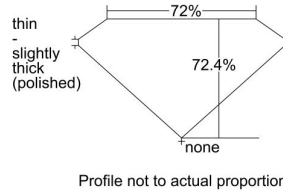

GIA®

FACSIMILE

GIA REPORT 2476367338

Verify this report at GIA.edu

GIA NATURAL DIAMOND DOSSIER®

August 21, 2023
GIA Report Number **2476367338**
Shape and Cutting Style ..... **Square Modified Brilliant**
Measurements ..... **4.42 x 4.37 x 3.16 mm**

GRADING RESULTS

Carat Weight ..... **0.50 carat**
Color Grade ..... **K**
Clarity Grade **VVS1**

ADDITIONAL GRADING INFORMATION

Polish ..... **Excellent**
Symmetry ..... **Very Good**
Fluorescence ..... **None**
Clarity Characteristics ..... **Pinpoint, Indented Natural**
Inscription(s): **GIA 2476367338**

PROPORTIONS

GRADING SCALES

GIA COLOR SCALE		GIA CLARITY SCALE			
COLORLESS	D	VERY VERY SLIGHTLY INCLUDED	FLAWLESS		
	E		INTERNALLY FLAWLESS		
	F	VERY SLIGHTLY INCLUDED	VVS₁		
	G		VVS₂		
	H		VS₁		
	NEAR COLORLESS	I	SLIGHTLY INCLUDED	VS₂	
		J		SI₁	
		FAINT	K	INCLUDED	SI₂
			L		I₁
			M		I₂
VERT LIGHT	N	LIGHT	I₃		
	O				
	P				
	Q				
	R