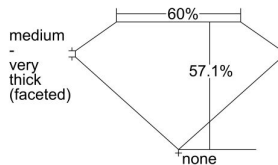

GIA®

FACSIMILE

GIA REPORT 2476382436

Verify this report at GIA.edu

GIA NATURAL DIAMOND DOSSIER®

August 17, 2023
GIA Report Number **2476382436**
Shape and Cutting Style ..... **Oval Brilliant**
Measurements ..... **5.50 x 3.76 x 2.15 mm**

GRADING RESULTS

Carat Weight ..... **0.30 carat**
Color Grade ..... **G**
Clarity Grade **VS1**

ADDITIONAL GRADING INFORMATION

Polish ..... **Excellent**
Symmetry ..... **Very Good**
Fluorescence ..... **None**
Clarity Characteristics..... **Feather, Pinpoint, Indented Natural**
Inscription(s): **GIA 2476382436**

PROPORTIONS

Profile not to actual proportions

GRADING SCALES

GIA COLOR SCALE		GIA CLARITY SCALE			
COLORLESS	D	VERY VERY SLIGHTLY INCLUDED	FLAWLESS		
	E		INTERNALLY FLAWLESS		
	F	VERY SLIGHTLY INCLUDED	VVS₁		
	G		VVS₂		
	H		VS₁		
	NEAR COLORLESS	I	SLIGHTLY INCLUDED	VS₂	
		J		SI₁	
		FAINT	K	INCLUDED	SI₂
			L		I₁
			M		I₂
VERT LIGHT	N	LIGHT	I₃		
	O				
	P				
	Q				
	R