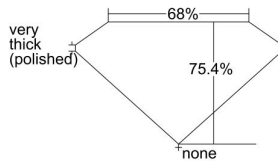

GIA®

FACSIMILE

GIA REPORT 2476385277

Verify this report at GIA.edu

GIA NATURAL DIAMOND DOSSIER®

August 21, 2023
GIA Report Number **2476385277**
Shape and Cutting Style ..... **Square Modified Brilliant**
Measurements ..... **4.55 x 4.41 x 3.32 mm**

GRADING RESULTS

Carat Weight ..... **0.61 carat**
Color Grade ..... **G**
Clarity Grade **VS2**

ADDITIONAL GRADING INFORMATION

Polish ..... **Excellent**
Symmetry ..... **Good**
Fluorescence ..... **Medium Blue**
Clarity Characteristics ..... **Crystal**
Inscription(s): **GIA 2476385277**

PROPORTIONS

Profile not to actual proportions

GRADING SCALES

GIA COLOR SCALE		GIA CLARITY SCALE			
COLORLESS	D	VERY VERY SLIGHTLY INCLUDED	FLAWLESS		
	E		INTERNALLY FLAWLESS		
	F	VERY SLIGHTLY INCLUDED	VVS₁		
	G		VVS₂		
	H		VS₁		
	NEAR COLORLESS	I	SLIGHTLY INCLUDED	VS₂	
		J		SI₁	
		FAINT	K	INCLUDED	SI₂
			L		I₁
			M		I₂
VERT LIGHT	N	LIGHT	I₃		
	O				
	P				
	Q				
	R