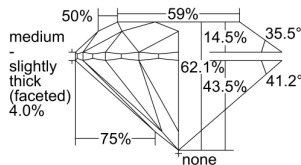

GIA®

FACSIMILE

GIA REPORT 2476396131

Verify this report at GIA.edu

GIA NATURAL DIAMOND DOSSIER®

August 22, 2023
GIA Report Number **2476396131**
Shape and Cutting Style ..... **Round Brilliant**
Measurements ..... **5.13 - 5.15 x 3.19 mm**

GRADING RESULTS

Carat Weight ..... **0.52 carat**
Color Grade ..... **K**
Clarity Grade **VVS1**
Cut Grade ..... **Excellent**

ADDITIONAL GRADING INFORMATION

Polish ..... **Excellent**
Symmetry ..... **Excellent**
Fluorescence ..... **None**
Clarity Characteristics..... **Feather, Surface Graining**
Inscription(s): **GIA 2476396131**

PROPORTIONS

Profile to actual proportions

GRADING SCALES

GIA COLOR SCALE	GIA CLARITY SCALE	GIA CUT SCALE	
D	FLAWLESS	EXCELLENT	
E	INTERNALLY FLAWLESS		
F		VVS₁	VERY GOOD
G	VVS₂		
H	VS₁	GOOD	
I	VS₂		
J	SI₁	FAIR	
K	SI₂		
L	I₁	POOR	
M	I₂		
N	I₃		
O			
P			
Q			
R			
S			
T			
U			
V			
W			
X			
Y			
Z