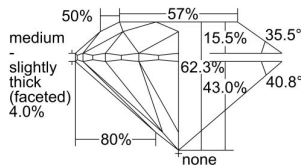

GIA®

FACSIMILE

GIA REPORT 2476398392

Verify this report at GIA.edu

GIA NATURAL DIAMOND DOSSIER®

August 21, 2023
GIA Report Number **2476398392**
Shape and Cutting Style ..... **Round Brilliant**
Measurements ..... **5.79 - 5.82 x 3.61 mm**

GRADING RESULTS

Carat Weight ..... **0.75 carat**
Color Grade ..... **L**
Clarity Grade **VS1**
Cut Grade ..... **Excellent**

ADDITIONAL GRADING INFORMATION

Polish ..... **Excellent**
Symmetry ..... **Excellent**
Fluorescence ..... **Faint**
Clarity Characteristics.....**Crystal, Feather, Cloud, Pinpoint**
Inscription(s): **GIA 2476398392**

PROPORTIONS

Profile to actual proportions