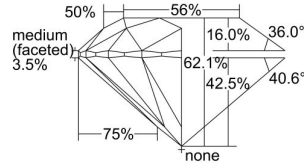

GIA®

FACSIMILE

GIA REPORT 2476520868

Verify this report at GIA.edu

GIA NATURAL DIAMOND DOSSIER®

September 11, 2023
GIA Report Number 2476520868
Shape and Cutting Style ..... Round Brilliant
Measurements ..... 3.75 - 3.77 x 2.34 mm

GRADING RESULTS

Carat Weight ..... 0.20 carat
Color Grade ..... D
Clarity Grade VS1
Cut Grade ..... Excellent

ADDITIONAL GRADING INFORMATION

Polish ..... Excellent
Symmetry ..... Excellent
Fluorescence ..... Medium Blue
Clarity Characteristics ..... Crystal, Pinpoint
Inscription(s): GIA 2476520868

PROPORTIONS

Profile to actual proportions

GRADING SCALES

GIA COLOR SCALE

COLORLESS	D
	E
	F
	G
	H
	I
	J
NEAR COLORLESS	K
	L
FAIN	M
	N
	O
	P
	R
	S
	T
	U
	V
	W
	X
	Y
LIGHT	Z

GIA CLARITY SCALE

	FLAWLESS
	INTERNALLY FLAWLESS
VERY VERY SLIGHTLY INCLUDED	VVS₁
	VVS₂
VERY SLIGHTLY INCLUDED	VS₁
	VS₂
SLIGHTLY INCLUDED	SI₁
	SI₂
	I₁
	I₂
INCLUDED	I₃

GIA CUT SCALE

	EXCELLENT
	VERY GOOD
	GOOD
	FAIR
	POOR