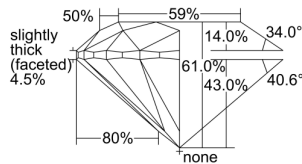

GIA®

FACSIMILE

GIA REPORT 2476571650

Verify this report at GIA.edu

GIA NATURAL DIAMOND DOSSIER®

September 12, 2023
GIA Report Number 2476571650
Shape and Cutting Style ..... Round Brilliant
Measurements ..... 5.28 - 5.30 x 3.23 mm

GRADING RESULTS

Carat Weight ..... 0.56 carat
Color Grade ..... H
Clarity Grade VS1
Cut Grade ..... Excellent

ADDITIONAL GRADING INFORMATION

Polish ..... Excellent
Symmetry ..... Excellent
Fluorescence ..... Faint
Clarity Characteristics..... Cloud, Crystal, Feather, Pinpoint
Inscription(s): GIA 2476571650

PROPORTIONS

Profile to actual proportions

GRADING SCALES

GIA COLOR SCALE	GIA CLARITY SCALE	GIA CUT SCALE
COLOURLESS	FLAWLESS	EXCELLENT
D	INTERNALLY FLAWLESS	
E	VVS₁	VERY GOOD
F		
G	VVS₂	
H	VS₁	GOOD
I		
J	VS₂	
K	SI₁	FAIR
L		
M	SI₂	
N	I₁	POOR
O		
P	I₂	
Q	I₃	
R		
S		
T		
U		
V		
W		
X		
Y		
Z