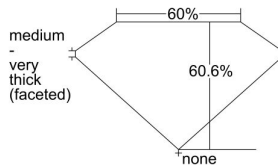

GIA®

FACSIMILE

GIA REPORT 2476625441

Verify this report at GIA.edu

GIA NATURAL DIAMOND DOSSIER®

September 20, 2023
GIA Report Number 2476625441
Shape and Cutting Style ..... Heart Brilliant
Measurements ..... 5.47 x 6.30 x 3.82 mm

GRADING RESULTS

Carat Weight ..... 0.75 carat
Color Grade I
Clarity Grade VS2

ADDITIONAL GRADING INFORMATION

Polish ..... Excellent
Symmetry ..... Excellent
Fluorescence ..... None
Clarity Characteristics ..... Crystal, Feather
Inscription(s): GIA 2476625441

PROPORTIONS

Profile not to actual proportions

GRADING SCALES

GIA COLOR SCALE		GIA CLARITY SCALE			
COLORLESS	D	VERY VERY SLIGHTLY INCLUDED	FLAWLESS		
	E		INTERNALLY FLAWLESS		
	F	VERY SLIGHTLY INCLUDED	VVS₁		
	G		VVS₂		
	H		VS₁		
	NEAR COLORLESS	I	SLIGHTLY INCLUDED	VS₂	
		J		SI₁	
		FAINT	K	INCLUDED	SI₂
			L		I₁
			M		I₂
VERT LIGHT	N	LIGHT	I₃		
	O				
	P				
	Q				
	R