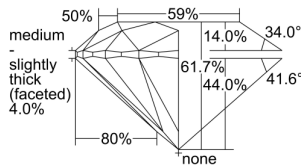

GIA®

FACSIMILE

GIA REPORT 2476642623

Verify this report at GIA.edu

GIA NATURAL DIAMOND DOSSIER®

September 22, 2023
GIA Report Number 2476642623
Shape and Cutting Style ..... Round Brilliant
Measurements ..... 4.02 - 4.05 x 2.49 mm

GRADING RESULTS

Carat Weight ..... 0.25 carat
Color Grade I
Clarity Grade VS1
Cut Grade ..... Excellent

ADDITIONAL GRADING INFORMATION

Polish ..... Excellent
Symmetry ..... Excellent
Fluorescence ..... None
Clarity Characteristics ..... Crystal, Cloud, Pinpoint
Inscription(s): GIA 2476642623

PROPORTIONS

Profile to actual proportions

GRADING SCALES

GIA COLOR SCALE	GIA CLARITY SCALE	GIA CUT SCALE	
D	FLAWLESS	EXCELLENT	
E	INTERNALLY FLAWLESS		
F		VVS₁	VERY GOOD
G	VVS₂		
H	VS₁	GOOD	
I	VS₂		
J	SI₁	FAIR	
K	SI₂		
L	I₁	POOR	
M	I₂		
N	I₃		
O			
P			
Q			
R			
S			
T			
U			
V			
W			
X			
Y			
Z