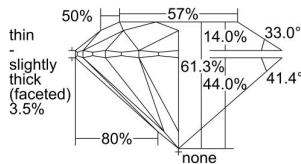

GIA®

FACSIMILE

GIA REPORT

2476645466

Verify this report at GIA.edu

GIA NATURAL DIAMOND DOSSIER®

September 22, 2023
GIA Report Number **2476645466**
Shape and Cutting Style ..... **Round Brilliant**
Measurements ..... **4.52 - 4.53 x 2.78 mm**

GRADING RESULTS

Carat Weight ..... **0.34 carat**
Color Grade ..... **G**
Clarity Grade **VS1**
Cut Grade ..... **Excellent**

ADDITIONAL GRADING INFORMATION

Polish ..... **Excellent**
Symmetry ..... **Excellent**
Fluorescence ..... **Faint**
Clarity Characteristics ..... **Feather, Cloud, Pinpoint**
Inscription(s): **GIA 2476645466**

PROPORTIONS

Profile to actual proportions

GRADING SCALES

GIA COLOR SCALE	GIA CLARITY SCALE	GIA CUT SCALE	
D	FLAWLESS	EXCELLENT	
E	INTERNALLY FLAWLESS		
F		VVS₁	VERY GOOD
G	VVS₂		
H	VS₁	GOOD	
I	VS₂		
J	SI₁	FAIR	
K	SI₂		
L	I₁	POOR	
M			
N			
O	I₂		
P			
Q	I₃		
R			
S			
T			
U			
V			
W			
X			
Y			
Z