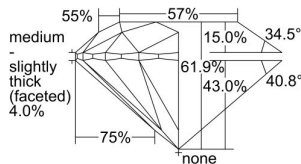

GIA®

FACSIMILE

GIA REPORT 2476657795

Verify this report at GIA.edu

GIA NATURAL DIAMOND DOSSIER®

September 25, 2023
GIA Report Number 2476657795
Shape and Cutting Style ..... Round Brilliant
Measurements ..... 4.79 - 4.82 x 2.98 mm

GRADING RESULTS

Carat Weight ..... 0.42 carat
Color Grade ..... E
Clarity Grade ..... Internally Flawless
Cut Grade ..... Excellent

ADDITIONAL GRADING INFORMATION

Polish ..... Excellent
Symmetry ..... Excellent
Fluorescence ..... Medium Blue
Clarity Characteristics... Surface Graining, Minor Details of Polish
Inspection(s): GIA 2476657795

PROPORTIONS

Profile to actual proportions