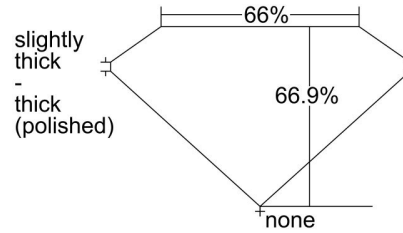

GIA NATURAL DIAMOND GRADING REPORT

September 26, 2023
 GIA Report Number 2476660956
 Shape and Cutting Style Emerald Cut
 Measurements 7.86 x 5.73 x 3.83 mm

GRADING RESULTS

Carat Weight 1.71 carat
 Color Grade J
 Clarity Grade VS2

ADDITIONAL GRADING INFORMATION

Polish Excellent
 Symmetry Excellent
 Fluorescence Faint
 Inscription(s): GIA 2476660956

Comments: Additional clouds are not shown. Pinpoints are not shown.

PROPORTIONS

Profile not to actual proportions

CLARITY CHARACTERISTICS

KEY TO SYMBOLS*

- Cloud
- Crystal
- Feather
- Needle

* Red symbols denote internal characteristics (inclusions). Green or black symbols denote external characteristics (blemishes). Diagram is an approximate representation of the diamond, and symbols shown indicate type, position, and approximate size of clarity characteristics. All clarity characteristics may not be shown. Details of finish are not shown.