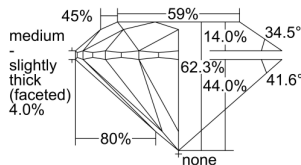

GIA®

FACSIMILE

GIA REPORT 2476669938

Verify this report at GIA.edu

GIA NATURAL DIAMOND DOSSIER®

September 26, 2023
GIA Report Number 2476669938
Shape and Cutting Style ..... Round Brilliant
Measurements ..... 4.88 - 4.92 x 3.05 mm

GRADING RESULTS

Carat Weight ..... 0.45 carat
Color Grade ..... D
Clarity Grade VS1
Cut Grade ..... Excellent

ADDITIONAL GRADING INFORMATION

Polish ..... Excellent
Symmetry ..... Excellent
Fluorescence ..... None
Clarity Characteristics ..... Cloud, Pinpoint
Inscription(s): GIA 2476669938

PROPORTIONS

Profile to actual proportions