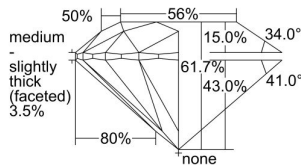

GIA®

FACSIMILE

GIA REPORT

2476684579

Verify this report at GIA.edu

GIA NATURAL DIAMOND DOSSIER®

September 29, 2023
GIA Report Number **2476684579**
Shape and Cutting Style ..... **Round Brilliant**
Measurements ..... **3.71 - 3.72 x 2.29 mm**

GRADING RESULTS

Carat Weight ..... **0.19 carat**
Color Grade ..... **G**
Clarity Grade **VVS1**
Cut Grade ..... **Excellent**

ADDITIONAL GRADING INFORMATION

Polish ..... **Excellent**
Symmetry ..... **Excellent**
Fluorescence ..... **None**
Clarity Characteristics ..... **Cloud**
Inscription(s): **GIA 2476684579**

PROPORTIONS

Profile to actual proportions

GRADING SCALES

GIA COLOR SCALE

COLORLESS	D
	E
	F
	G
	H
	I
	J
NEAR COLORLESS	K
	L
	M
	N
	O
	P
	R
	S
	T
	U
	V
	W
	X
	Y
LIGHT	Z

GIA CLARITY SCALE

FLAWLESS	VERY VERY SLIGHTLY INCLUDED	VVS₁	
			VVS₂
INTERNALLY FLAWLESS	VERY SLIGHTLY INCLUDED	VS₁	
		VS₂	
SLIGHTLY INCLUDED	INCLUDED	SI₁	
		SI₂	
I₁	I₂	I₃	

GIA CUT SCALE

EXCELLENT
VERY GOOD
GOOD
FAIR
POOR