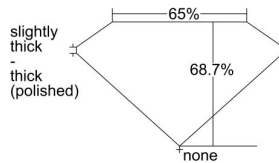

GIA®

FACSIMILE

GIA REPORT

2476754987

Verify this report at GIA.edu

GIA NATURAL DIAMOND DOSSIER®

October 09, 2023
GIA Report Number **2476754987**
Shape and Cutting Style ..... **Cut-Cornered Rectangular Modified Brilliant**
Measurements ..... **6.37 x 4.86 x 3.34 mm**

GRADING RESULTS

Carat Weight ..... **0.92 carat**
Color Grade ..... **E**
Clarity Grade **VS1**

ADDITIONAL GRADING INFORMATION

Polish ..... **Excellent**
Symmetry ..... **Excellent**
Fluorescence ..... **Faint**
Clarity Characteristics..... **Crystal, Feather, Cloud, Pinpoint**
Inscription(s): **GIA 2476754987**

PROPORTIONS

Profile not to actual proportions

GRADING SCALES

GIA COLOR SCALE		GIA CLARITY SCALE	
COLORLESS	D	VERY VERY SLIGHTLY INCLUDED	FLAWLESS
	E		INTERNALLY FLAWLESS
	F		VVS₁
NEAR COLORLESS	G	VERY SLIGHTLY INCLUDED	VVS₂
	H		VS₁
	I		VS₂
FAINT	J	SLIGHTLY INCLUDED	SI₁
	K		SI₂
	L		I₁
VERT LIGHT	M	INCLUDED	I₂
	N		I₃
	O		
LIGHT	P		
	Q		
	R		
	S		
	T		
	U		
	V		
W			
X			
Y			
Z