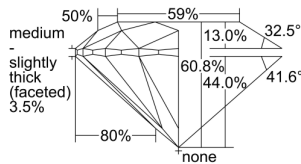

GIA®

FACSIMILE

GIA REPORT 2476779341

Verify this report at GIA.edu

GIA NATURAL DIAMOND DOSSIER®

October 11, 2023
GIA Report Number 2476779341
Shape and Cutting Style ..... Round Brilliant
Measurements ..... 4.31 - 4.33 x 2.63 mm

GRADING RESULTS

Carat Weight ..... 0.30 carat
Color Grade ..... F
Clarity Grade S11
Cut Grade ..... Excellent

ADDITIONAL GRADING INFORMATION

Polish ..... Excellent
Symmetry ..... Excellent
Fluorescence ..... None
Clarity Characteristics ..... Cloud
Inscription(s): GIA 2476779341

PROPORTIONS

Profile to actual proportions

GRADING SCALES

GIA COLOR SCALE	GIA CLARITY SCALE	GIA CUT SCALE
D	FLAWLESS	EXCELLENT
E	FLAWLESS	
F	INTERNALLY FLAWLESS	VERY GOOD
G	FLAWLESS	
H	VVS₁	GOOD
I	VVS₂	
J	VS₁	FAIR
K	VS₂	
L	S1₁	POOR
M	S1₂	
N	I₁	
O	I₂	
P	I₃	
Q		
R		
S		
T		
U		
V		
W		
X		
Y		
Z