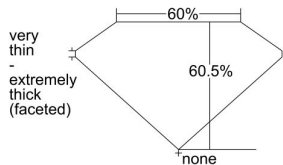

GIA®

FACSIMILE

GIA REPORT 2476829539

Verify this report at GIA.edu

GIA NATURAL DIAMOND DOSSIER®

October 18, 2023
GIA Report Number 2476829539
Shape and Cutting Style ..... Heart Brilliant
Measurements ..... 4.12 x 4.65 x 2.82 mm

GRADING RESULTS

Carat Weight ..... 0.31 carat
Color Grade ..... F
Clarity Grade S11

ADDITIONAL GRADING INFORMATION

Polish ..... Excellent
Symmetry ..... Very Good
Fluorescence ..... None
Clarity Characteristics ..... Cloud, Crystal, Feather
Inspection(s): GIA 2476829539

PROPORTIONS

Profile not to actual proportions

GRADING SCALES

GIA COLOR SCALE		GIA CLARITY SCALE			
COLORLESS	D	VERY VERY SLIGHTLY INCLUDED	FLAWLESS		
	E		INTERNALLY FLAWLESS		
	F	VERY SLIGHTLY INCLUDED	VVS₁		
	G		VVS₂		
	H		VS₁		
	NEAR COLORLESS	I	SLIGHTLY INCLUDED	VS₂	
		J		S1₁	
		FAINT	K	INCLUDED	S1₂
			L		I₁
			M		I₂
VERT LIGHT	N	INCLUDED	I₃		
	O				
	P				
	Q				
	R				
LIGHT	S				
	T				
	U				
	V				
	Z