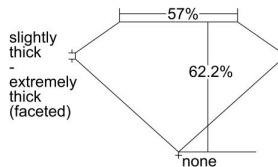

GIA®

FACSIMILE

GIA REPORT 2476849539

Verify this report at GIA.edu

GIA NATURAL DIAMOND DOSSIER®

October 19, 2023
GIA Report Number 2476849539
Shape and Cutting Style ..... Heart Brilliant
Measurements ..... 5.56 x 6.51 x 4.05 mm

GRADING RESULTS

Carat Weight ..... 0.90 carat
Color Grade L
Clarity Grade VVS2

ADDITIONAL GRADING INFORMATION

Polish ..... Excellent
Symmetry ..... Excellent
Fluorescence ..... Faint
Clarity Characteristics..... Pinpoint, Cloud, Indented Natural
Inspection(s): GIA 2476849539

PROPORTIONS

Profile not to actual proportions

GRADING SCALES

GIA COLOR SCALE		GIA CLARITY SCALE			
COLORLESS	D	VERY VERY SLIGHTLY INCLUDED	FLAWLESS		
	E		INTERNALLY FLAWLESS		
	F	VERY SLIGHTLY INCLUDED	VVS₁		
	G		VVS₂		
	H		VS₁		
	NEAR COLORLESS	I	SLIGHTLY INCLUDED	VS₂	
		J		SI₁	
		FAINT	K	INCLUDED	SI₂
			L		I₁
			M		I₂
VERT LIGHT	N	LIGHT	I₃		
	O				
	P				
	Q				
LIGHT	R				
	S				
	T				
	U				
	V				
	W				
	X				
	Y				
	Z