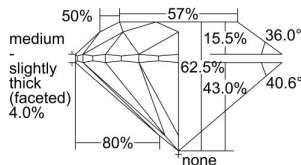

GIA®

FACSIMILE

GIA REPORT 2476859044

Verify this report at GIA.edu

GIA NATURAL DIAMOND DOSSIER®

October 23, 2023
GIA Report Number 2476859044
Shape and Cutting Style ..... Round Brilliant
Measurements ..... 5.94 - 5.97 x 3.73 mm

GRADING RESULTS

Carat Weight ..... 0.83 carat
Color Grade ..... K
Clarity Grade S11
Cut Grade ..... Excellent

ADDITIONAL GRADING INFORMATION

Polish ..... Excellent
Symmetry ..... Excellent
Fluorescence ..... None
Clarity Characteristics ..... Crystal, Feather, Cloud
Inscription(s): GIA 2476859044

PROPORTIONS

Profile to actual proportions

GRADING SCALES

GIA COLOR SCALE

COLORESS	D
	E
	F
	G
	H
	I
	J
NEAR COLORESS	K
	L
Faint	M
	N
	O
	P
VERY LIGHT	R
	S
	T
	U
	V
	W
	X
	Y
LIGHT	Z

GIA CLARITY SCALE

VERY VERY SLIGHTLY INCLUDED	FLAWLESS
	INTERNALLY FLAWLESS
VERY SLIGHTLY INCLUDED	VVS₁
	VVS₂
SLIGHTLY INCLUDED	VS₁
	VS₂
INCLUDED	I₁
	I₂
	I₃

GIA CUT SCALE

EXCELLENT
VERY GOOD
GOOD
FAIR
POOR