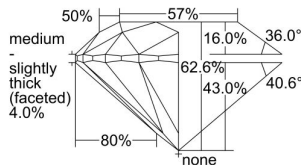

GIA®

FACSIMILE

GIA REPORT 2476889478

Verify this report at GIA.edu

GIA NATURAL DIAMOND DOSSIER®

October 26, 2023
GIA Report Number **2476889478**
Shape and Cutting Style ..... **Round Brilliant**
Measurements ..... **5.62 - 5.66 x 3.53 mm**

GRADING RESULTS

Carat Weight ..... **0.70 carat**
Color Grade ..... **H**
Clarity Grade **S11**
Cut Grade ..... **Excellent**

ADDITIONAL GRADING INFORMATION

Polish ..... **Excellent**
Symmetry ..... **Excellent**
Fluorescence ..... **None**
Clarity Characteristics ..... **Crystal, Cloud**
Inscription(s): **GIA 2476889478**

PROPORTIONS

Profile to actual proportions

GRADING SCALES

GIA COLOR SCALE

COLORESS	D
	E
	F
	G
	H
	I
	J
NEAR COLORESS	K
	L
Faint	M
	N
	O
	P
Very Light	R
	S
	T
	U
	V
	W
	X
	Y
Light	Z

GIA CLARITY SCALE

FLAWLESS	VERY VERY SLIGHTLY INCLUDED	VVS₁	VVS₂	VS₁	VS₂	S1₁	S1₂	I₁	I₂	I₃	
											INTERNAL FLAWLESS

GIA CUT SCALE

EXCELLENT
VERY GOOD
GOOD
FAIR
POOR