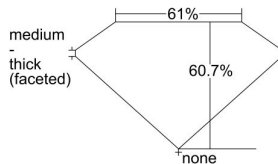

GIA®

FACSIMILE

GIA REPORT 2476903608

Verify this report at GIA.edu

GIA NATURAL DIAMOND DOSSIER®

October 26, 2023
GIA Report Number 2476903608
Shape and Cutting Style ..... Heart Brilliant
Measurements ..... 5.54 x 6.24 x 3.79 mm

GRADING RESULTS

Carat Weight ..... 0.76 carat
Color Grade L
Clarity Grade VVS1

ADDITIONAL GRADING INFORMATION

Polish ..... Excellent
Symmetry ..... Excellent
Fluorescence ..... Faint
Clarity Characteristics ..... Pinpoint
Inspection(s): GIA 2476903608

PROPORTIONS

Profile not to actual proportions

GRADING SCALES

GIA COLOR SCALE		GIA CLARITY SCALE			
COLORLESS	D	VERY VERY SLIGHTLY INCLUDED	FLAWLESS		
	E		INTERNALLY FLAWLESS		
	F	VERY SLIGHTLY INCLUDED	VVS₁		
	G		VVS₂		
	H		VS₁		
	NEAR COLORLESS	I	SLIGHTLY INCLUDED	VS₂	
		J		SI₁	
		FAINT	K	INCLUDED	SI₂
			L		I₁
			M		I₂
VERT LIGHT	N		LIGHT	I₃	
	O				
	P				
	Q				
LIGHT	R				
	S				
	T				
	U				
	V				
	W				
	X				
	Y				
	Z