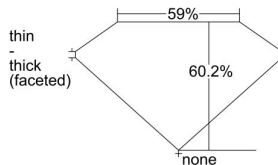

GIA®

FACSIMILE

GIA REPORT 2476907888

Verify this report at GIA.edu

GIA NATURAL DIAMOND DOSSIER®

October 26, 2023
GIA Report Number 2476907888
Shape and Cutting Style ..... Heart Brilliant
Measurements ..... 5.40 x 6.28 x 3.78 mm

GRADING RESULTS

Carat Weight ..... 0.75 carat
Color Grade ..... H
Clarity Grade VS1

ADDITIONAL GRADING INFORMATION

Polish ..... Excellent
Symmetry ..... Very Good
Fluorescence ..... None
Clarity Characteristics ..... Crystal, Feather, Pinpoint
Inscription(s): GIA 2476907888

PROPORTIONS

Profile not to actual proportions

GRADING SCALES

GIA COLOR SCALE		GIA CLARITY SCALE			
COLORLESS	D	VERY VERY SLIGHTLY INCLUDED	FLAWLESS		
	E		INTERNALLY FLAWLESS		
	F	VERY SLIGHTLY INCLUDED	VVS₁		
	G		VVS₂		
	H		VS₁		
	NEAR COLORLESS	I	SLIGHTLY INCLUDED	VS₂	
		J		SI₁	
		FAINT	K	INCLUDED	SI₂
			L		I₁
			M		I₂
VERT LIGHT	N	LIGHT	I₃		
	O				
	P				
	Q				
	R