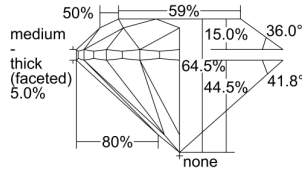

GIA®

FACSIMILE

GIA REPORT 2476911981

Verify this report at GIA.edu

GIA NATURAL DIAMOND DOSSIER®

October 30, 2023
GIA Report Number 2476911981
Shape and Cutting Style ..... Round Brilliant
Measurements ..... 4.17 - 4.21 x 2.70 mm

GRADING RESULTS

Carat Weight ..... 0.30 carat
Color Grade ..... F
Clarity Grade VS1
Cut Grade ..... Very Good

ADDITIONAL GRADING INFORMATION

Polish ..... Excellent
Symmetry ..... Excellent
Fluorescence ..... Medium Blue
Clarity Characteristics ..... Crystal, Pinpoint
Inscription(s): GIA 2476911981

PROPORTIONS

Profile to actual proportions

GRADING SCALES

GIA COLOR SCALE	GIA CLARITY SCALE	GIA CUT SCALE
COLOURLESS D	FLAWLESS	EXCELLENT
E	INTERNALLY FLAWLESS	
F	VVS₁	VERY GOOD
G		
H	VVS₂	GOOD
I	VS₁	
J	VS₂	FAIR
K	SI₁	
L	SI₂	POOR
M	I₁	
N	I₂	
O	I₃	
P		
Q		
R		
S		
T		
U		
V		
W		
X		
Y		
Z