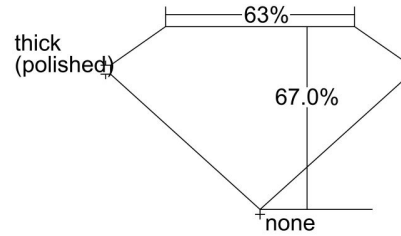

GIA NATURAL DIAMOND GRADING REPORT

October 30, 2023
 GIA Report Number 2476916284
 Shape and Cutting Style Square Emerald Cut
 Measurements 6.04 x 5.93 x 3.98 mm

GRADING RESULTS

Carat Weight 1.30 carat
 Color Grade D
 Clarity Grade VS1

ADDITIONAL GRADING INFORMATION

Polish Excellent
 Symmetry Excellent
 Fluorescence None
 Inscription(s): GIA 2476916284

Comments: Additional clouds are not shown. Pinpoints are not shown.

PROPORTIONS

Profile not to actual proportions

CLARITY CHARACTERISTICS

KEY TO SYMBOLS*

☉ Cloud

* Red symbols denote internal characteristics (inclusions). Green or black symbols denote external characteristics (blemishes). Diagram is an approximate representation of the diamond, and symbols shown indicate type, position, and approximate size of clarity characteristics. All clarity characteristics may not be shown. Details of finish are not shown.