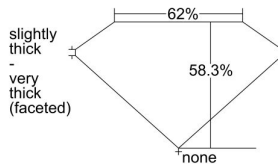

GIA®

FACSIMILE

GIA REPORT 2476934141

Verify this report at GIA.edu

GIA NATURAL DIAMOND DOSSIER®

October 30, 2023
GIA Report Number 2476934141
Shape and Cutting Style ..... Heart Brilliant
Measurements ..... 5.29 x 5.67 x 3.31 mm

GRADING RESULTS

Carat Weight ..... 0.57 carat
Color Grade ..... K
Clarity Grade SI2

ADDITIONAL GRADING INFORMATION

Polish ..... Excellent
Symmetry ..... Very Good
Fluorescence ..... None
Clarity Characteristics ..... Feather
Inscription(s): GIA 2476934141

PROPORTIONS

Profile not to actual proportions

GRADING SCALES

GIA COLOR SCALE		GIA CLARITY SCALE			
COLORLESS	D	VERY VERY SLIGHTLY INCLUDED	FLAWLESS		
	E		INTERNALLY FLAWLESS		
	F		VVS₁		
	G		VVS₂		
	NEAR COLORLESS	H	VERY SLIGHTLY INCLUDED	VS₁	
		I		VS₂	
		FAINT	J	SLIGHTLY INCLUDED	SI₁
			K		SI₂
	L		INCLUDED		I₁
	M			I₂	
N	I₃				
VERTILIGHT	O				
	P				
	Q				
	R				
	LIGHT	S			
		T			
		U			
		V			
	W				
	X				
	Y				
	Z